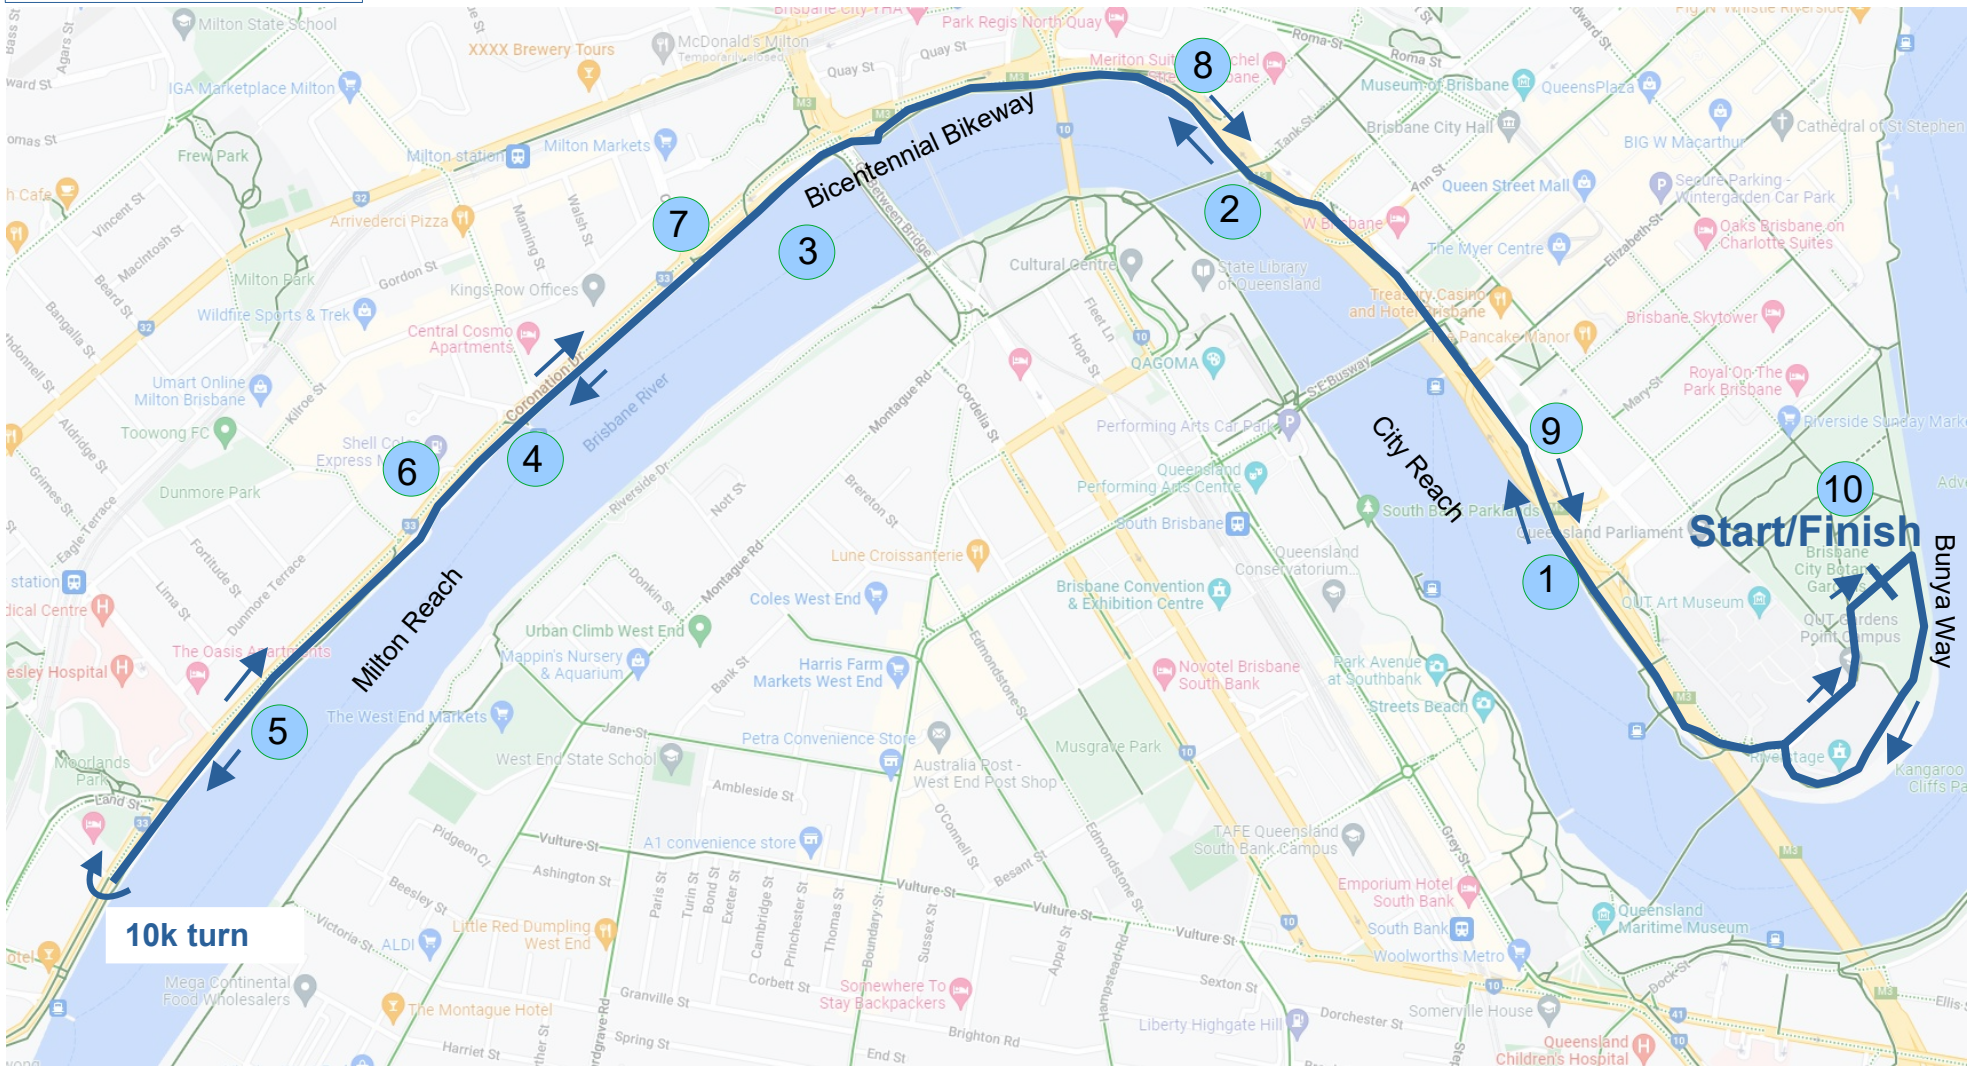

10k Course – Start/Finish Middle Garden  
 City Botanical Garden  
 10k loop  
 Out and back to Milton

10k turn